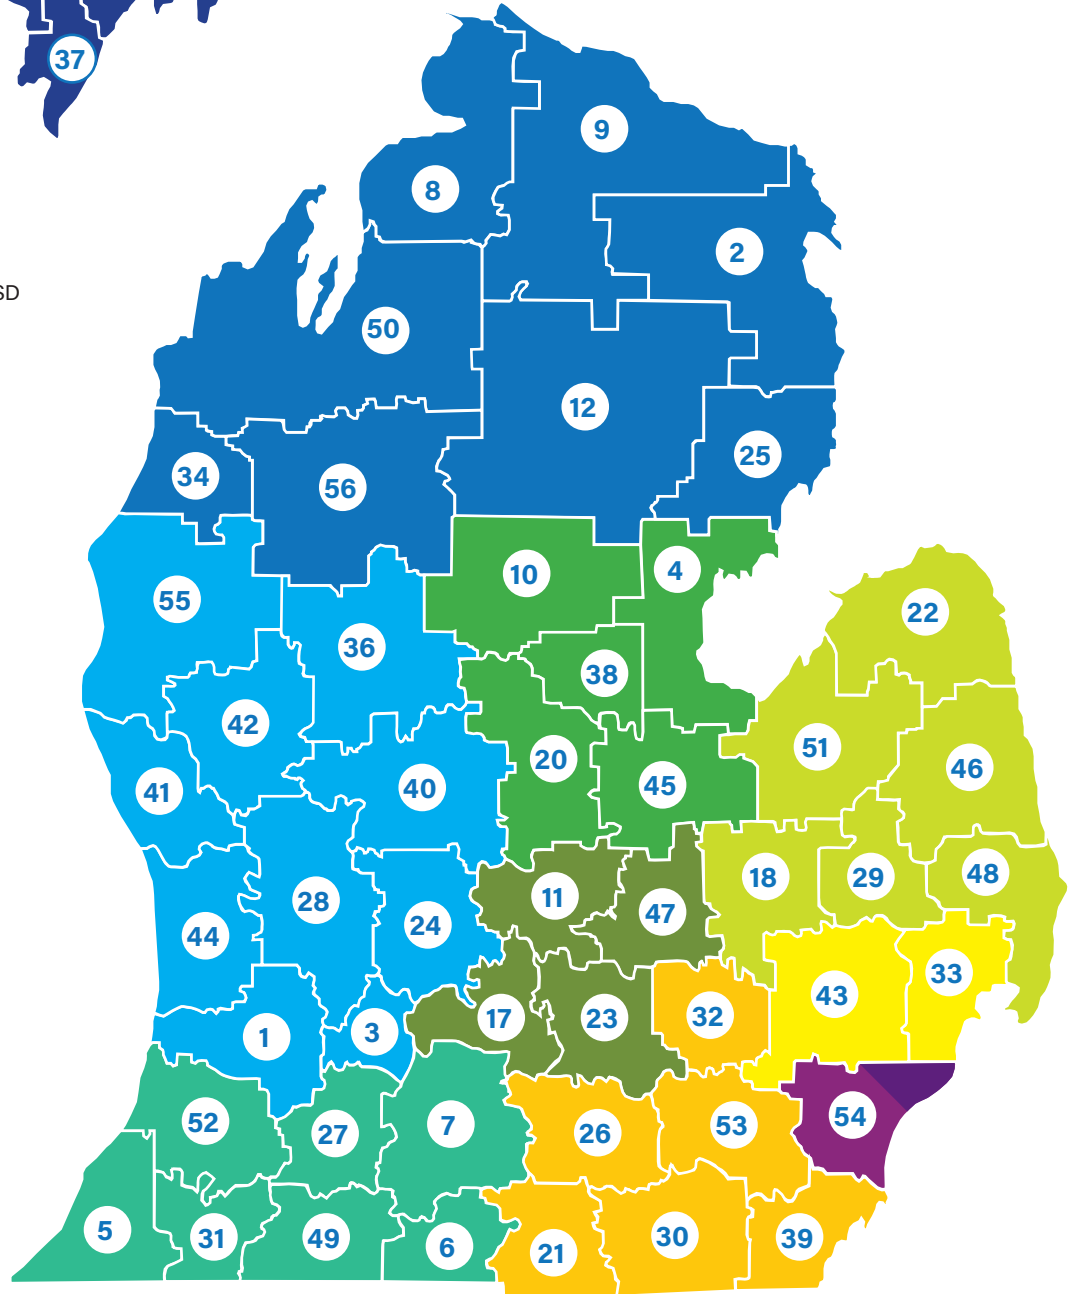

MICHIGAN INTERMEDIATE SCHOOL DISTRICTS

1. Allegan Area ESA
2. Alpena-Montmorency-Alcona ESD
3. Barry ISD
4. Bay-Arenac ISD
5. Berrien RESA
6. Branch ISD
7. Calhoun ISD
8. Charlevoix-Emmet ISD
9. Cheboygan-Otsego-Presque Isle ESD
10. Clare-Gladwin RESD
11. Clinton County RESA
12. COOR ISD
13. Copper Country ISD
14. Delta-Schoolcraft ISD
15. Dickinson-Iron ISD
16. Eastern Upper Peninsula ISD
17. Eaton RESA
18. Genesee ISD
19. Gogebic-Ontonagon ISD
20. Gratiot-Isabella RESD
21. Hillsdale ISD
22. Huron ISD
23. Ingham ISD
24. Ionia County ISD
25. Iosco RESA
26. Jackson County ISD
27. Kalamazoo RESA
28. Kent ISD
29. Lapeer County ISD
30. Lenawee ISD
31. Heritage Southwest ISD
32. Livingston ESA
33. Macomb ISD
34. Manistee ISD
35. Marquette-Alger RESA
36. Mecosta-Osceola ISD
37. Menominee ISD
38. Midland County ESA
39. Monroe County ISD
40. Montcalm Area ISD
41. Muskegon Area ISD
42. Newaygo County RESA
43. Oakland Schools
44. Ottawa Area ISD
45. Saginaw ISD
46. Sanilac ISD
47. Shiawassee RESD
48. St. Clair County RESA
49. St. Joseph County ISD
50. Northwest Education Services ISD
51. Tuscola ISD
52. Van Buren ISD
53. Washtenaw ISD
54. Wayne RESA
55. West Shore ESD
56. Wexford-Missaukee ISD

- | | | |
|-----------------|-----------------|------------------|
| Region 1 | Region 4 | Region 7 |
| Region 2 | Region 5 | Region 8 |
| Region 3 | Region 6 | Region 9 |
| | | Region 10 |