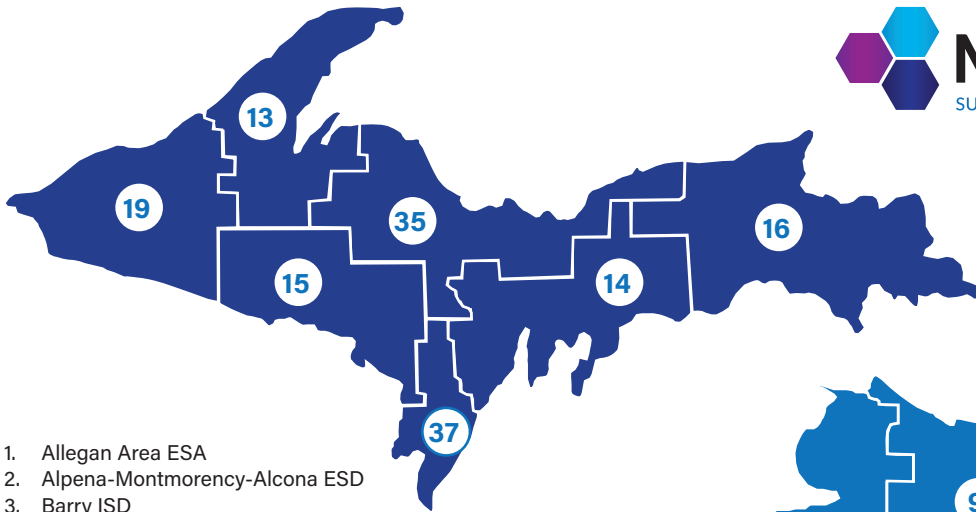

MICHIGAN INTERMEDIATE SCHOOL DISTRICTS

1. Allegan Area ESA
2. Alpena-Montmorency-Alcona ESD
3. Barry ISD
4. Bay-Arenac ISD
5. Berrien RESA
6. Branch ISD
7. Calhoun ISD
8. Charlevoix-Emmet ISD
9. Cheboygan-Otsego-Presque Isle ESD
10. Clare-Gladwin RESD
11. Clinton County RESA
12. COOR ISD
13. Copper Country ISD
14. Delta-Schoolcraft ISD
15. Dickinson-Iron ISD
16. Eastern Upper Peninsula ISD
17. Eaton RESA
18. Genesee ISD
19. Gogebic-Ontonagon ISD
20. Gratiot-Isabella RESD
21. Hillsdale ISD
22. Huron ISD
23. Ingham ISD
24. Ionia County ISD
25. Iosco RESA
26. Jackson County ISD
27. Kalamazoo RESA
28. Kent ISD
29. Lapeer County ISD
30. Lenawee ISD
31. Heritage Southwest ISD
32. Livingston ESA
33. Macomb ISD
34. Manistee ISD
35. Marquette-Alger RESA
36. Mecosta-Osceola ISD
37. Menominee ISD
38. Midland County ESA
39. Monroe County ISD
40. Montcalm Area ISD
41. Muskegon Area ISD
42. Newaygo County RESA
43. Oakland Schools
44. Ottawa Area ISD
45. Saginaw ISD
46. Sanilac ISD
47. Shiawassee RESD
48. St. Clair County RESA
49. St. Joseph County ISD
50. Northwest Education Services ISD
51. Tuscola ISD
52. Van Buren ISD
53. Washtenaw ISD
54. Wayne RESA
55. West Shore ESD
56. Wexford-Missaukee ISD

- | | | |
|-----------------|-----------------|------------------|
| Region 1 | Region 4 | Region 7 |
| Region 2 | Region 5 | Region 8 |
| Region 3 | Region 6 | Region 9 |
| | | Region 10 |